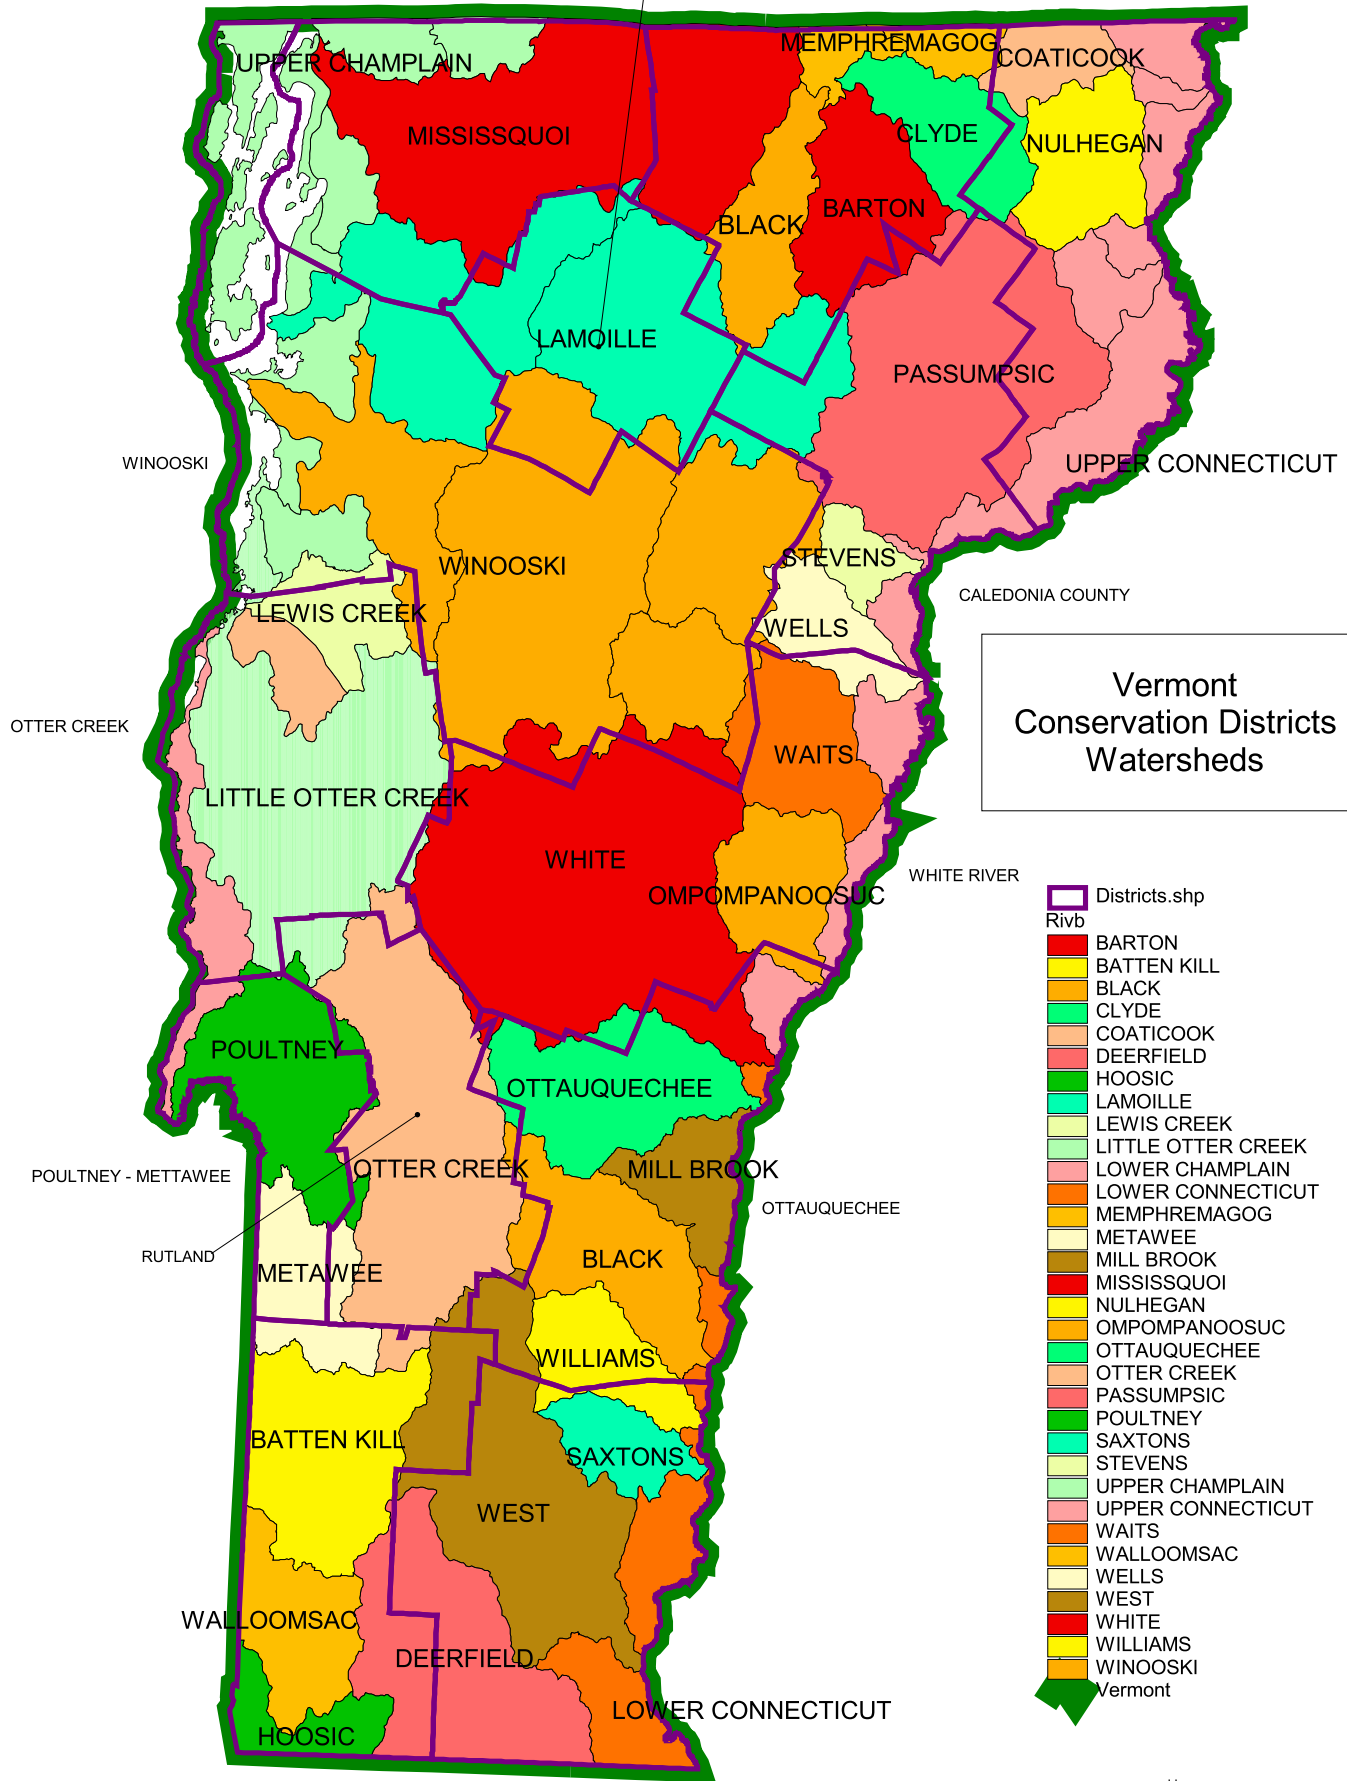

GRAND ISLE COUNTY FRANKLIN COUNTY LAMOILLE COUNTY ORLEANS COUNTY ESSEX COUNTY

Vermont
Conservation Districts
Watersheds

- Districts.shp
- Rivb
- BARTON
- BATTEN KILL
- BLACK
- CLYDE
- COATICOOK
- DEERFIELD
- HOOSIC
- LAMOILLE
- LEWIS CREEK
- LITTLE OTTER CREEK
- LOWER CHAMPLAIN
- LOWER CONNECTICUT
- MEMPHREMAGOG
- METAWEE
- MILL BROOK
- MISSISSQUOI
- NULHEGAN
- OMPOMPANOOSUC
- OTTAUQUECHEE
- OTTER CREEK
- PASSUMPSIC
- POULTNEY
- SAXTONS
- STEVENS
- UPPER CHAMPLAIN
- UPPER CONNECTICUT
- WAITS
- WALLOOMSAC
- WELLS
- WEST
- WHITE
- WILLIAMS
- WINOOSKI
- Vermont

prepared by
Ottawaquechee
Natural Resources
Conservation District